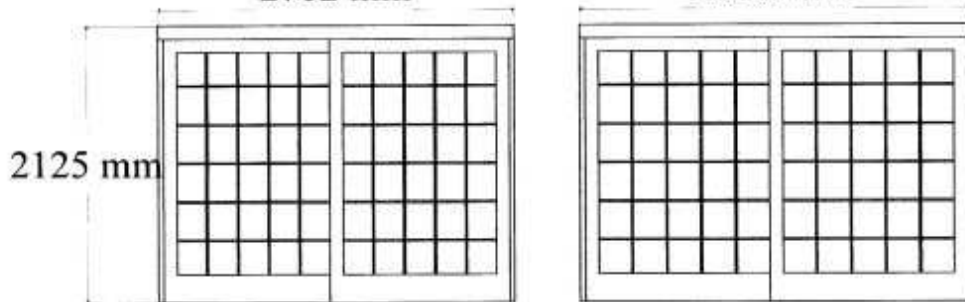

SL220

2232 mm

SL250

2456 mm

SL270

2702 mm

SL300

2982 mm

DOUBLE SLIDING DOOR

SL340

3448 mm

SL380

3784 mm

PLEASE NOTE THAT THE ABOVE SLIDING DOORS ARE ALSO AVAILABLE WITHOUT SMALL PANE

STANDARD MEASUREMENTS MAY CHANGE WITHOUT NOTICE