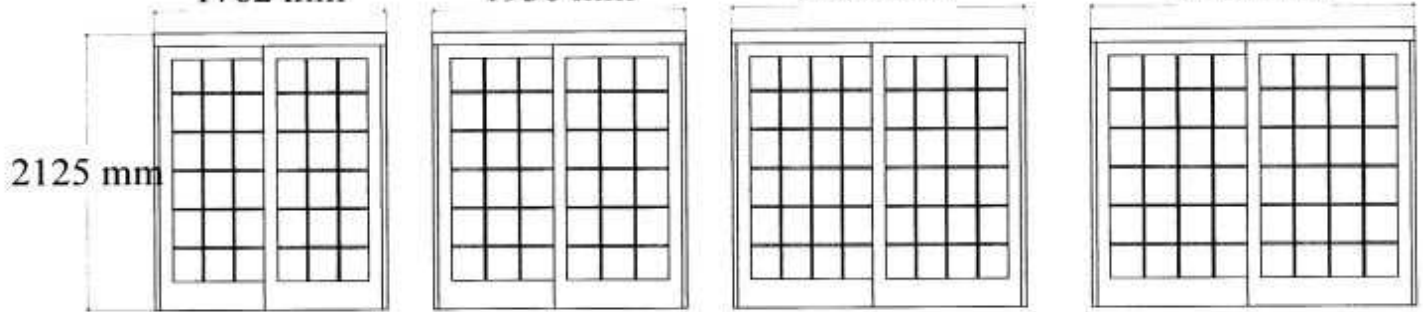

SL220

2232 mm

SL250

2456 mm

SL270

2702 mm

SL300

2982 mm

DOUBLE SLIDING DOOR

SL340

3448 mm

SL380

3784 mm

PLEASE NOTE THAT THE ABOVE SLIDING DOORS ARE ALSO AVAILABLE WITHOUT SMALL PANE

STANDARD MEASUREMENTS MAY CHANGE WITHOUT NOTICE