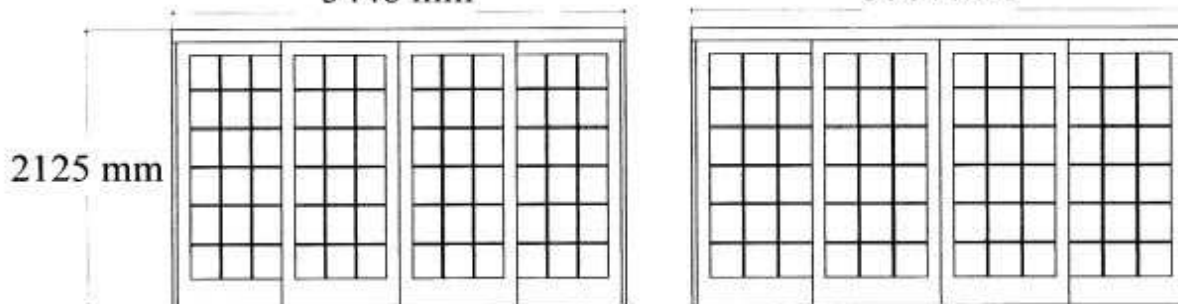

SL220

2232 mm

SL250

2456 mm

SL270

2702 mm

SL300

2982 mm

DOUBLE SLIDING DOOR

SL340

3448 mm

SL380

3784 mm

PLEASE NOTE THAT THE ABOVE SLIDING DOORS ARE ALSO AVAILABLE WITHOUT SMALL PANE

STANDARD MEASUREMENTS MAY CHANGE WITHOUT NOTICE